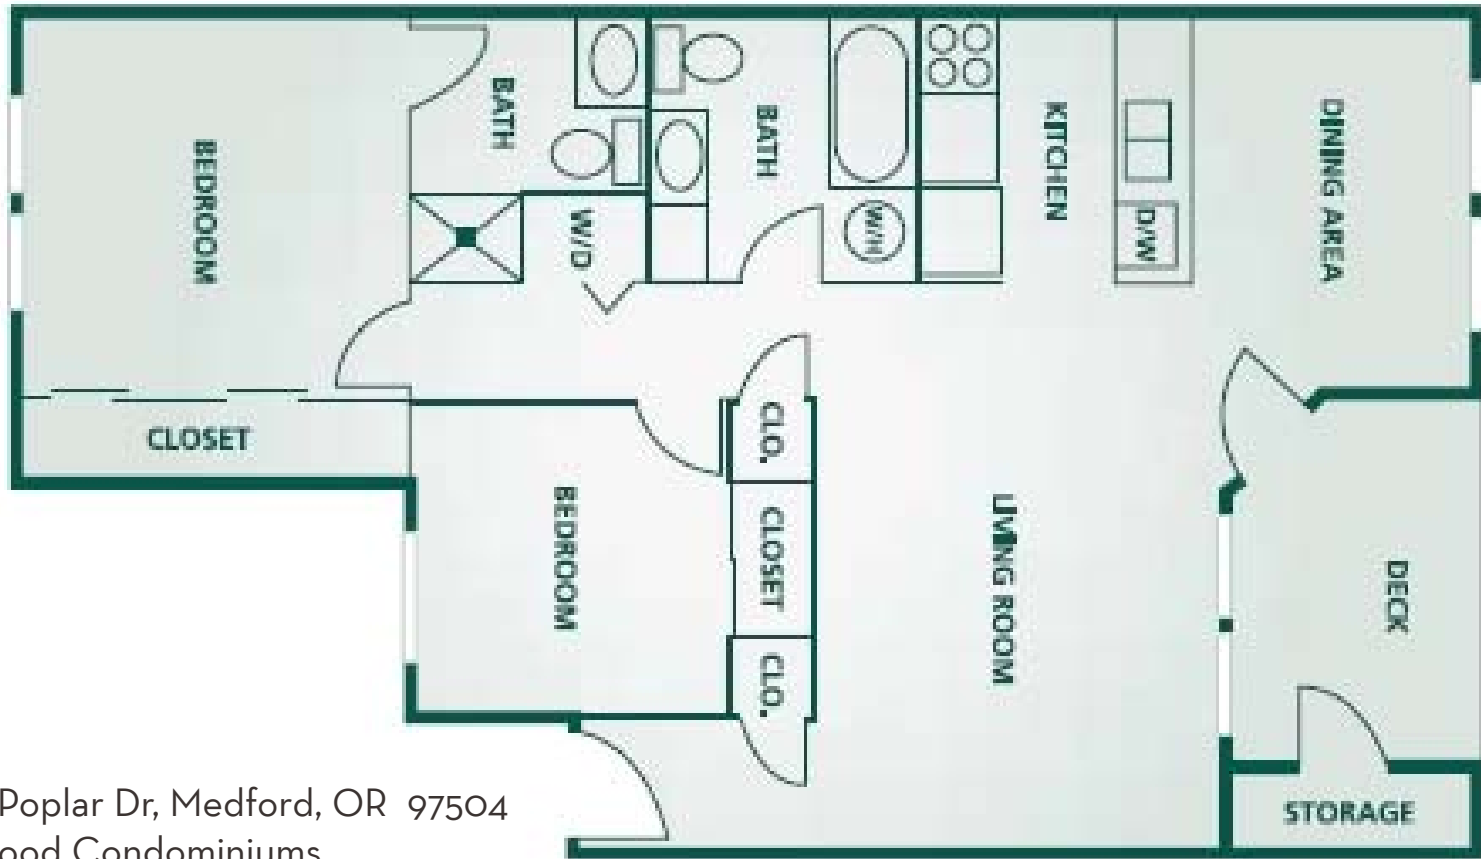

MEADOW WOOD

condominiums

Quality Living. Exceptional Value.

SUMMIT

Two Bedroom/Two Bath (912 sq. ft./avg. sq. ft. per model) Floor plan includes a kitchen with countertop island that opens to the living and dining rooms, plus two bedrooms. Master bedroom has private bath with shower and large closet.